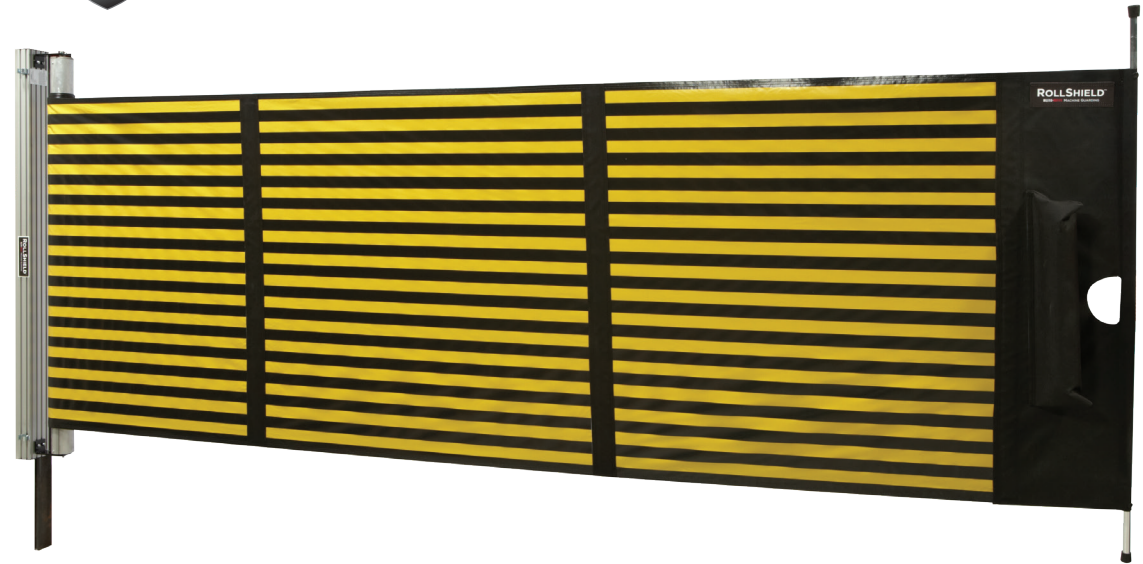

RollShield™ Side-to-Side Safety Curtain

- » Manual Roll-up Safety Curtain extends and retracts sideways up to 25' (762 cm).
- » Spring tensioned aluminum roller keeps curtain taut and automatically retracts curtain to stored position.
- » Curtain stores safely and out of harms way requiring minimal floor space.
- » Does not require overhead suspension eliminating obstructions to overhead equipment and process.
- » Ideal for larger openings where frequency of use is low but full access is a requirement.
- » Available in our standard Saf-T-Vu™ and Weld-Tex™ fabrics.
- » Curtains attach to roller with hook and loop fasteners for ease of replacement.
- » Standard curtain heights are 3' (91 cm) and 4' (122 cm) and widths up to 25' (762 cm).