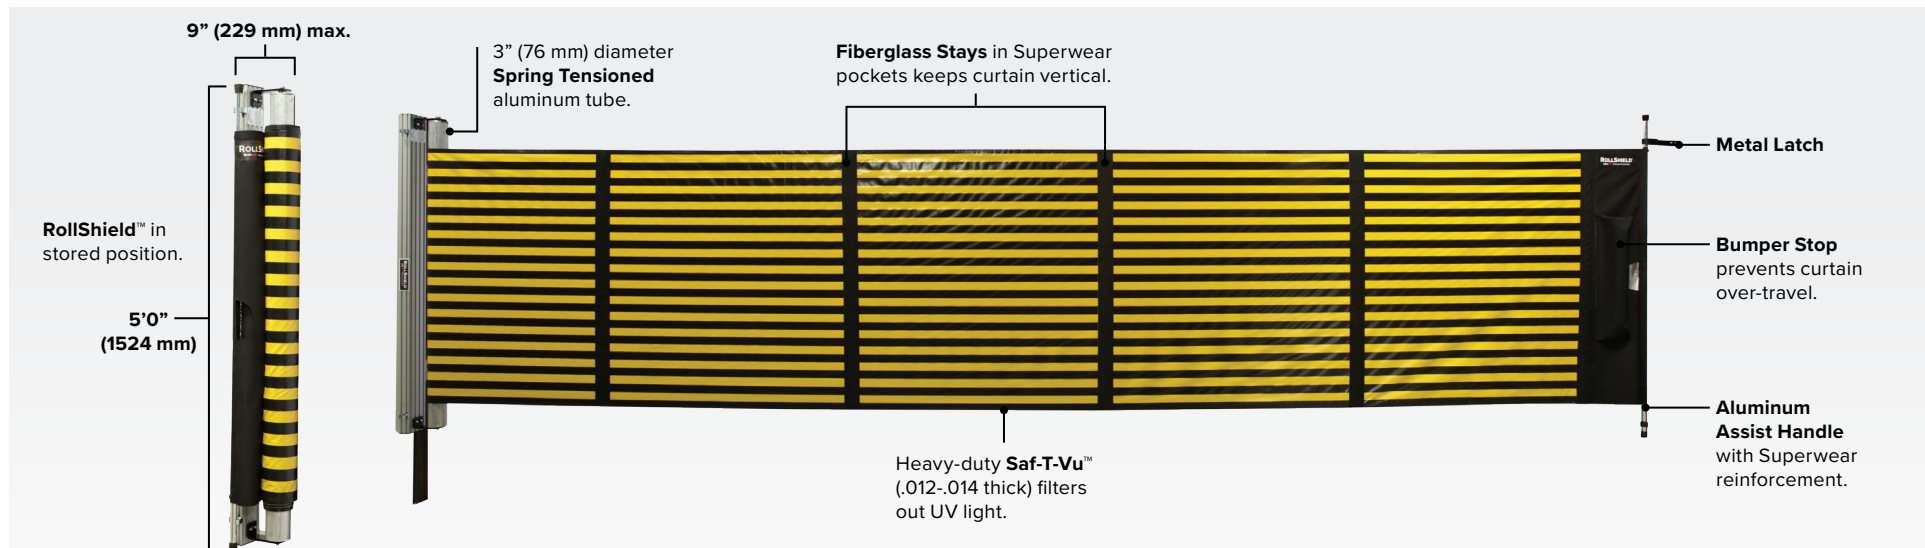

RollShield™ Side-to-Side Safety Curtain

- » Manual Roll-up Safety Curtain extends and retracts sideways up to 25' (762 cm).
- » Spring tensioned aluminum roller keeps curtain taut and automatically retracts curtain to stored position.
- » Curtain stores safely and out of harms way requiring minimal floor space.
- » Does not require overhead suspension eliminating obstructions to overhead equipment and process.
- » Ideal for larger openings where frequency of use is low but full access is a requirement.
- » Available in our standard Saf-T-Vu™ and Weld-Tex™ fabrics.
- » Curtains attach to roller with hook and loop fasteners for ease of replacement.
- » Standard curtain heights are 3' (91 cm) and 4' (122 cm) and widths up to 25' (762 cm).