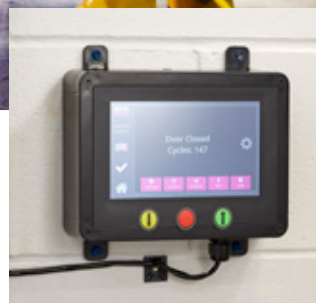

An edge on safety

No hidden metal or plastic support. No buried electrical wiring. 100% fabric for a softer, safer cushion. And a higher degree of protection for product, personnel and equipment.

TRUE Auto Re-feed™

For automatic re-feeds, on the fly, with no human interaction. Impacts won't impact production.

Fewer moving parts

Less maintenance keeps downtime to a minimum. Less really is more.

Strong, silent type

Powerful 1 HP motor and variable frequency drive system combine for class-leading speed and super-quiet performance.

The speed advantage starts with installation

Comes fully pre-wired and tested from the factory. Reduces electrical installation by up to two hours. We offer wireless interlocking for multiple doors.

Smaller footprint

Compact stainless steel side frames for a cleaner look. Ideal for installation in tighter spaces.

Tough PVC vinyl curtain

Completely heat sealed. Complies with FDA and GMP guidelines.

Reversing slack sensor

Reverses the door's travel when an obstruction is sensed.

Smart, Connected Capabilities

Rite-Hite provides smart, connected capabilities as part of the Rite-Hite Extended Warranty. Facilities gain visibility into their doors productivity and maintenance, helping to increase safety through the Rite-Hite Digital Platform.

Graphic User Interface (GUI)