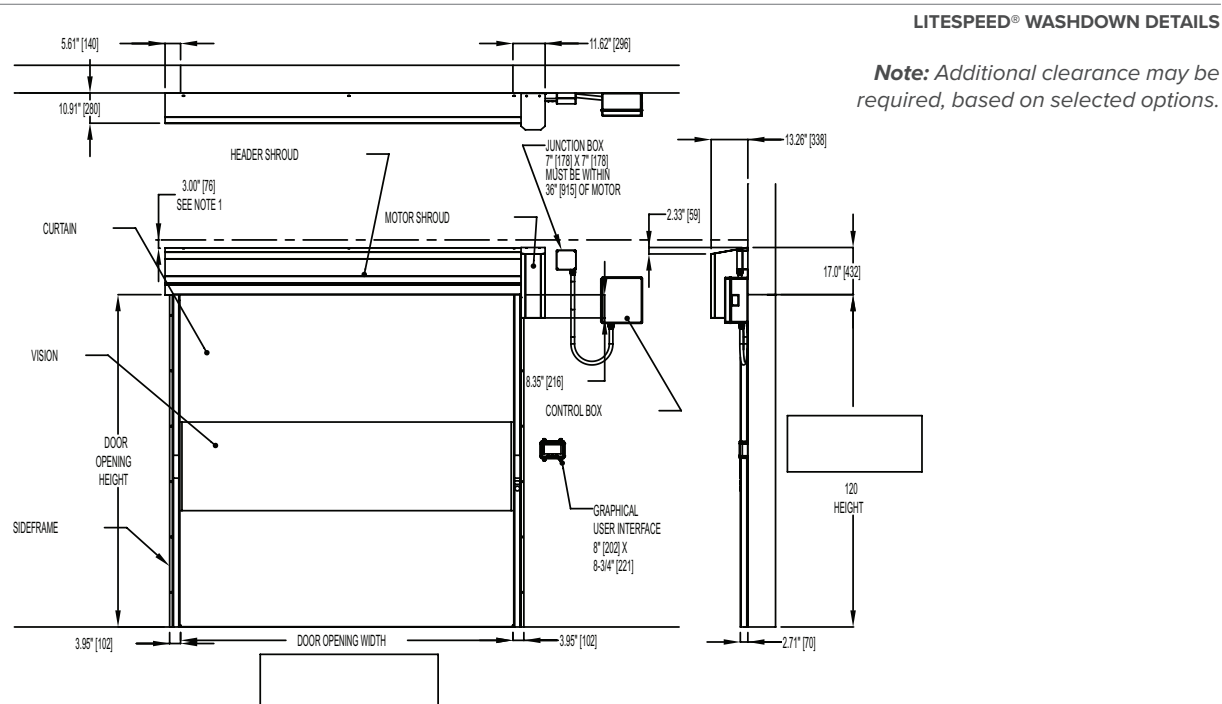

Side Frames

- » Stainless steel – 3 3/4" wide x 2 1/8" projection (95 mm x 53 mm)

Drive System

1 HP (0.75 kW) motor, washdown rated, variable-frequency drive, torque absolute encoder

Electrical Requirements

- » **Single-phase:** 220V-240V
- » **Three-phase:** 208V, 230V, 400V, 460V, 575V

Graphic User Interface (GUI)

Industry's only 7" (178 mm) LCD touch screen interface that provides increased safety by allowing an individual to simply access the control box settings without wearing the necessary PPE often required for accessing a live electrical panel.

Control box

- » i-COMM™ 3 Digital Controller, variable frequency drive.
- » Pre-wired and factory tested.
- » Standard fiberglass NEMA 4X, optional stainless steel NEMA 4X.

Curtain Retention

- » Standard pressure retention up to 0.2 in – H₂O (50 pascals).
- » Includes TRUE Auto Re-feed system in case of accidental impacts to curtain.

Safety Features

Soft Breakaway Technology thru-beam photo eye at 18" (457 mm) off the floor, reversing sensor.

Optional – Virtual Vision™, motion and presence sensors.

Limited warranty

Five (5) Year for motor, brake and gearbox.
Two (2) Year on all mechanical and electrical parts.
One (1) Year labor.

Rite-Hite extended warranty

Seven (7) Year drive system.
Three (3) Year fabric/panel, electrical & mechanical.
Two (2) Year labor.

Milwaukee, Wisconsin, USA

www.ritehite.com

P 414-355-2600 (800-456-0600)

F 414-355-9248

Rite-Hite®, LiteSpeed®, TRUE Auto Re-feed™, i-COMM™ are trademarks of the Rite-Hite Holding Corporation. Rite-Hite products may be covered by one or more U.S. Patents with other U.S. and foreign patents pending. Patent coverage: www.ritehite.com/patents. The information herein is provided as a general reference only regarding the use of the applicable products. The specifications stated here are subject to change. Manufactured by Rite-Hite Doors, Inc.